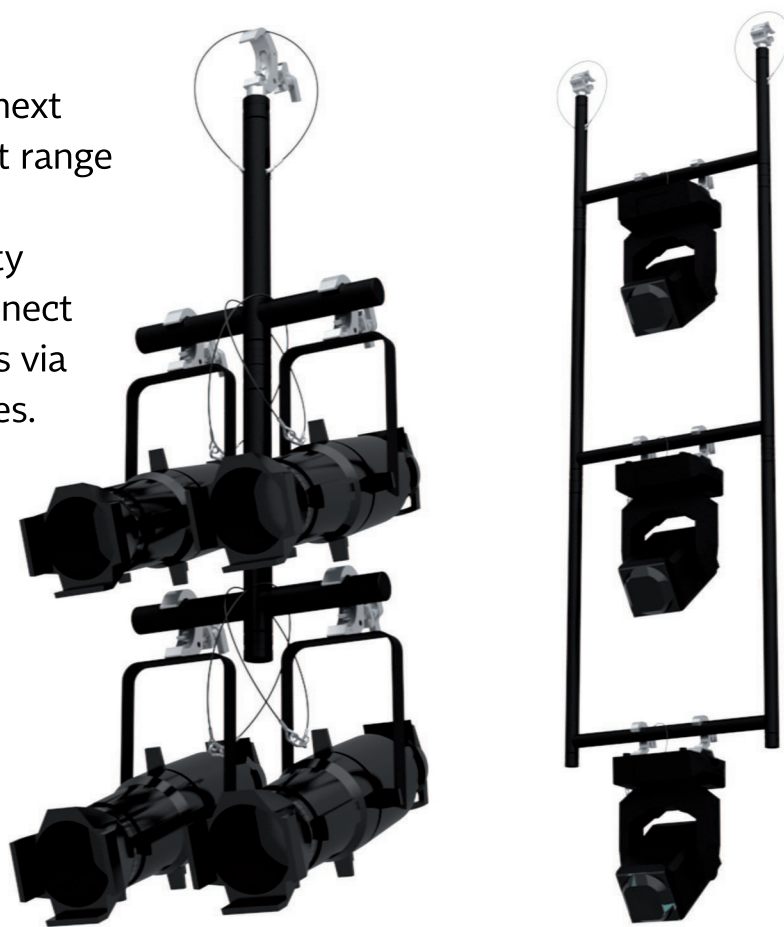

Milos

Modular Lighting

Bars & Grid Frames

Unleash your creativity, and kick your next live show into overdrive, with our latest range of modular lighting bars & grid frames. Designed to provide maximum flexibility when mounting your fixtures, they connect quickly and securely to main truss grids via our CELL Clamps with suspension cables.

Available in

Expand your lighting creativity

The H Frame, T Frame, Eye Bar and Extension Bar are based on our modular, single tube M100 series. Every component features conical connection technology and durable 48 x 3 mm extruded aluminium (EN AW-6082 T6) profile, that can be mixed and matched to achieve virtually any lighting or stage set configuration. All frames and bars can be supplied in Powder Coated Black finish, Natural Aluminium or other Powder Coated colors.

Modular Lighting Bars & Grid Frames

MLA-H750x500|color
MLA-H1050x500|color

Tube Ø	kg	lbs
48x3mm (1.89"x 0.12")	2.30 (5.07)	
	2.60 (5.73)	

Modular Grid Frame for hanging lights from truss structures - 750x500mm or 1050x500mm.

MLA-H750x1000|color
MLA-H1050x1000|color

Tube Ø	kg	lbs
48x3mm (1.89"x 0.12")	3.40 (7.49)	
	3.80 (8.37)	

Modular Grid Frame for hanging lights from truss structures - 750x1000mm or 1050x1000mm.

MLA-I500|color
MLA-I1000|color