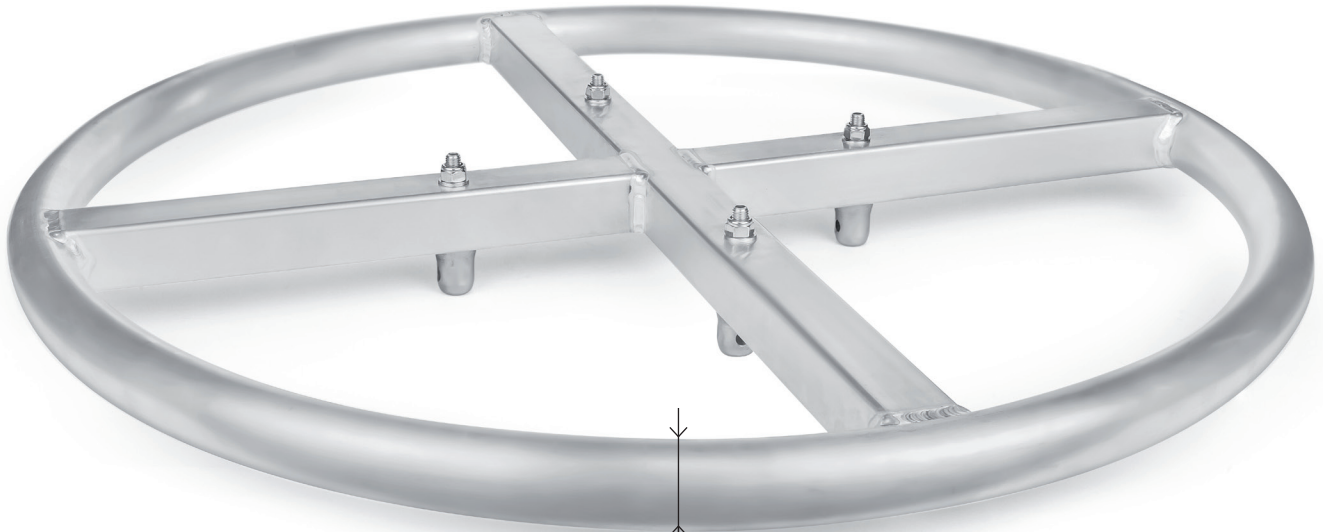

# 360° lighting

The MILOS Top Ring QTBD1000 delivers a full 360° range of lighting possibilities. Mounts on a totem with U, F or B connection systems. The MILOS Top Ring QTBD1000 allows you to experience complete freedom with your lighting options.

- Circular design allows for 360° orientation of your lighting
- 100cm diameter
- Compatible with U, F and B connection systems

# TOP RING QTBD1000

ø 1000 mm  
ø 39.37"

Tube ø 50 mm  
Tube ø 2"

### Technical specifications:

<b>Product code:</b>	<b>Top-Ring-QTBD1000</b>	
<b>Diameter:</b>	1000 mm	39.37"
<b>Tube:</b>	50 mm	2"
<b>Weight:</b>	6 kg	13.2 lbs
<b>Material:</b>	Aluminium Alloy EN AW 6082 T6	