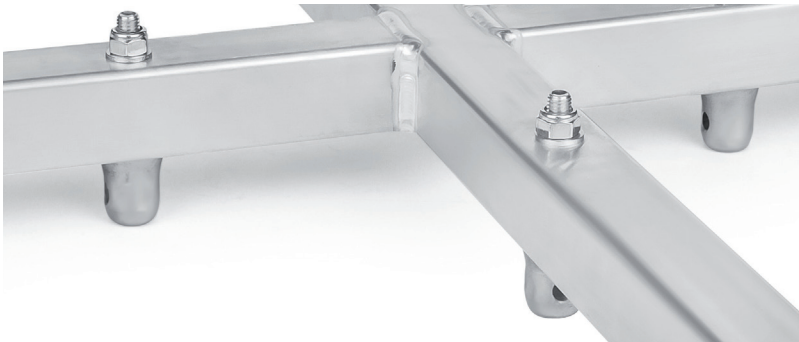

# 360° lighting

The MILOS Top Ring QTBD1000 delivers a full 360° range of lighting possibilities. Mounts on a totem with U, F or B connection systems. The MILOS Top Ring QTBD1000 allows you to experience complete freedom with your lighting options.

- Circular design allows for 360° orientation of your lighting
- 100cm diameter
- Compatible with U, F and B connection systems

# TOP RING QTBD1000

ø 1000 mm  
ø 39.37"

Tube ø 50 mm  
Tube ø 2"

### Technical specifications:

<b>Product code:</b>	<b>Top-Ring-QTBD1000</b>	
<b>Diameter:</b>	1000 mm	39.37"
<b>Tube:</b>	50 mm	2"
<b>Weight:</b>	6 kg	13.2 lbs
<b>Material:</b>	Aluminium Alloy EN AW 6082 T6	